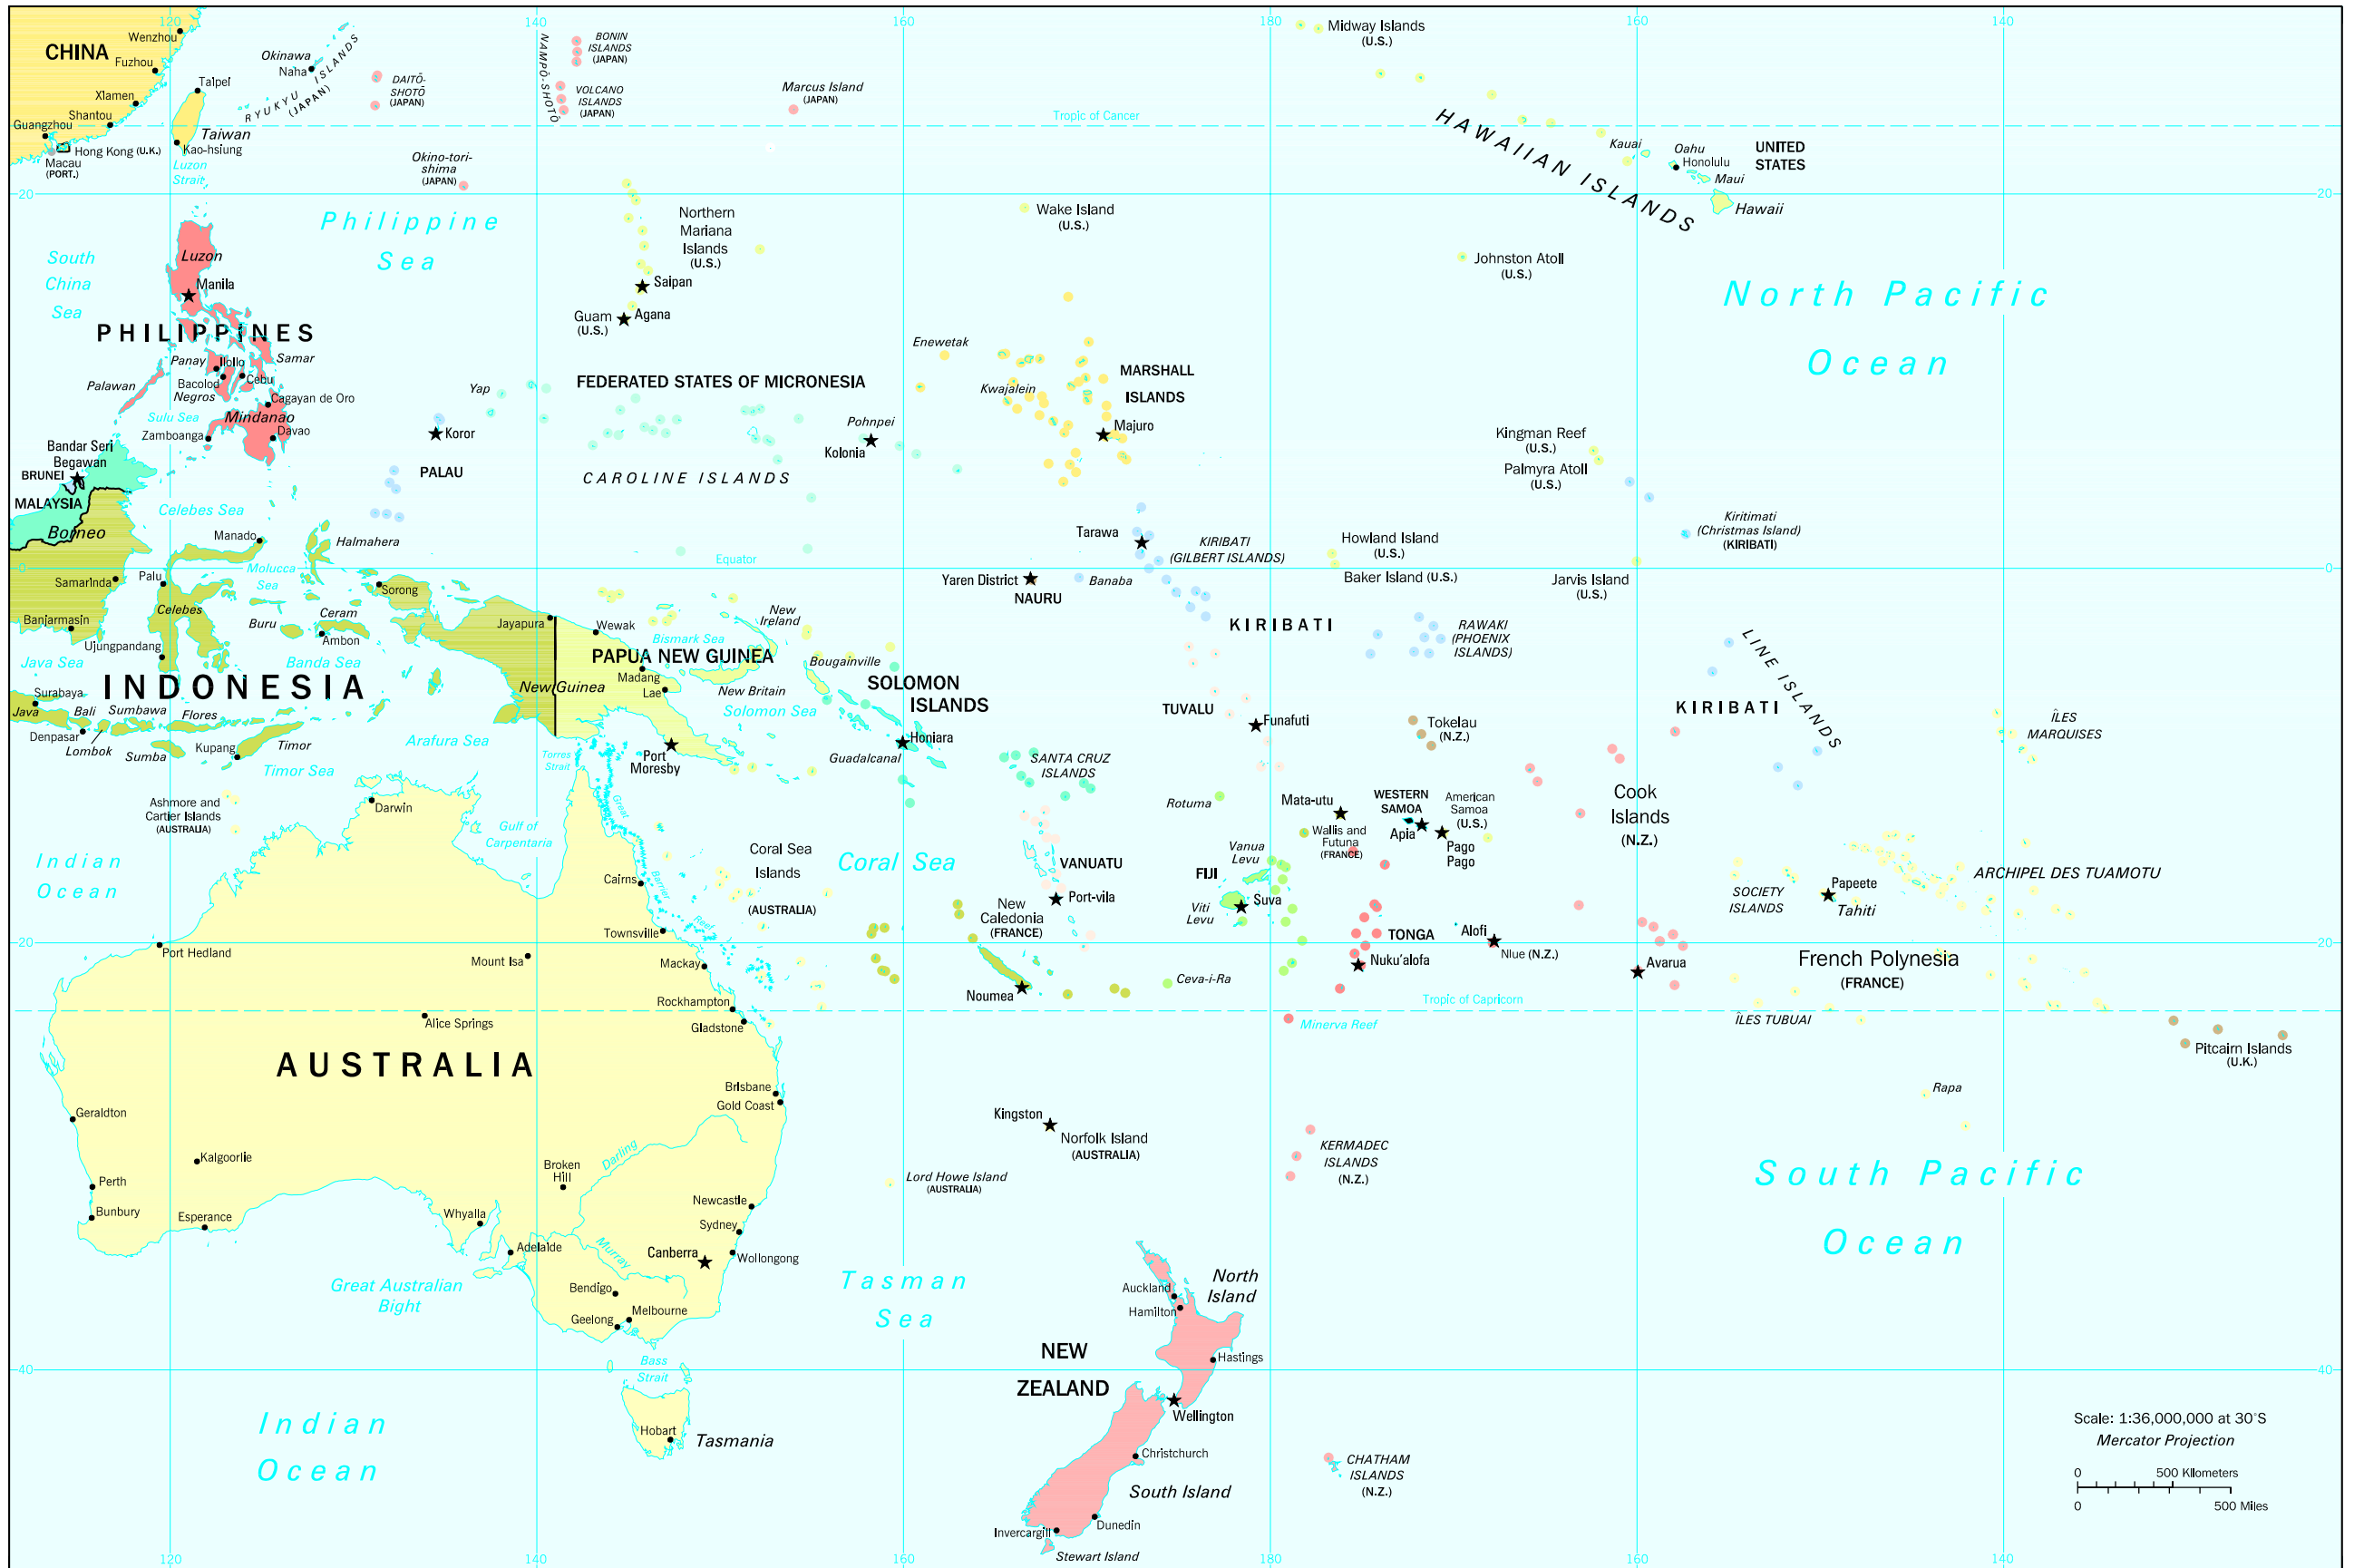

# Oceania

Scale: 1:36,000,000 at 30°S  
Mercator Projection  
0 500 Kilometers  
0 500 Miles